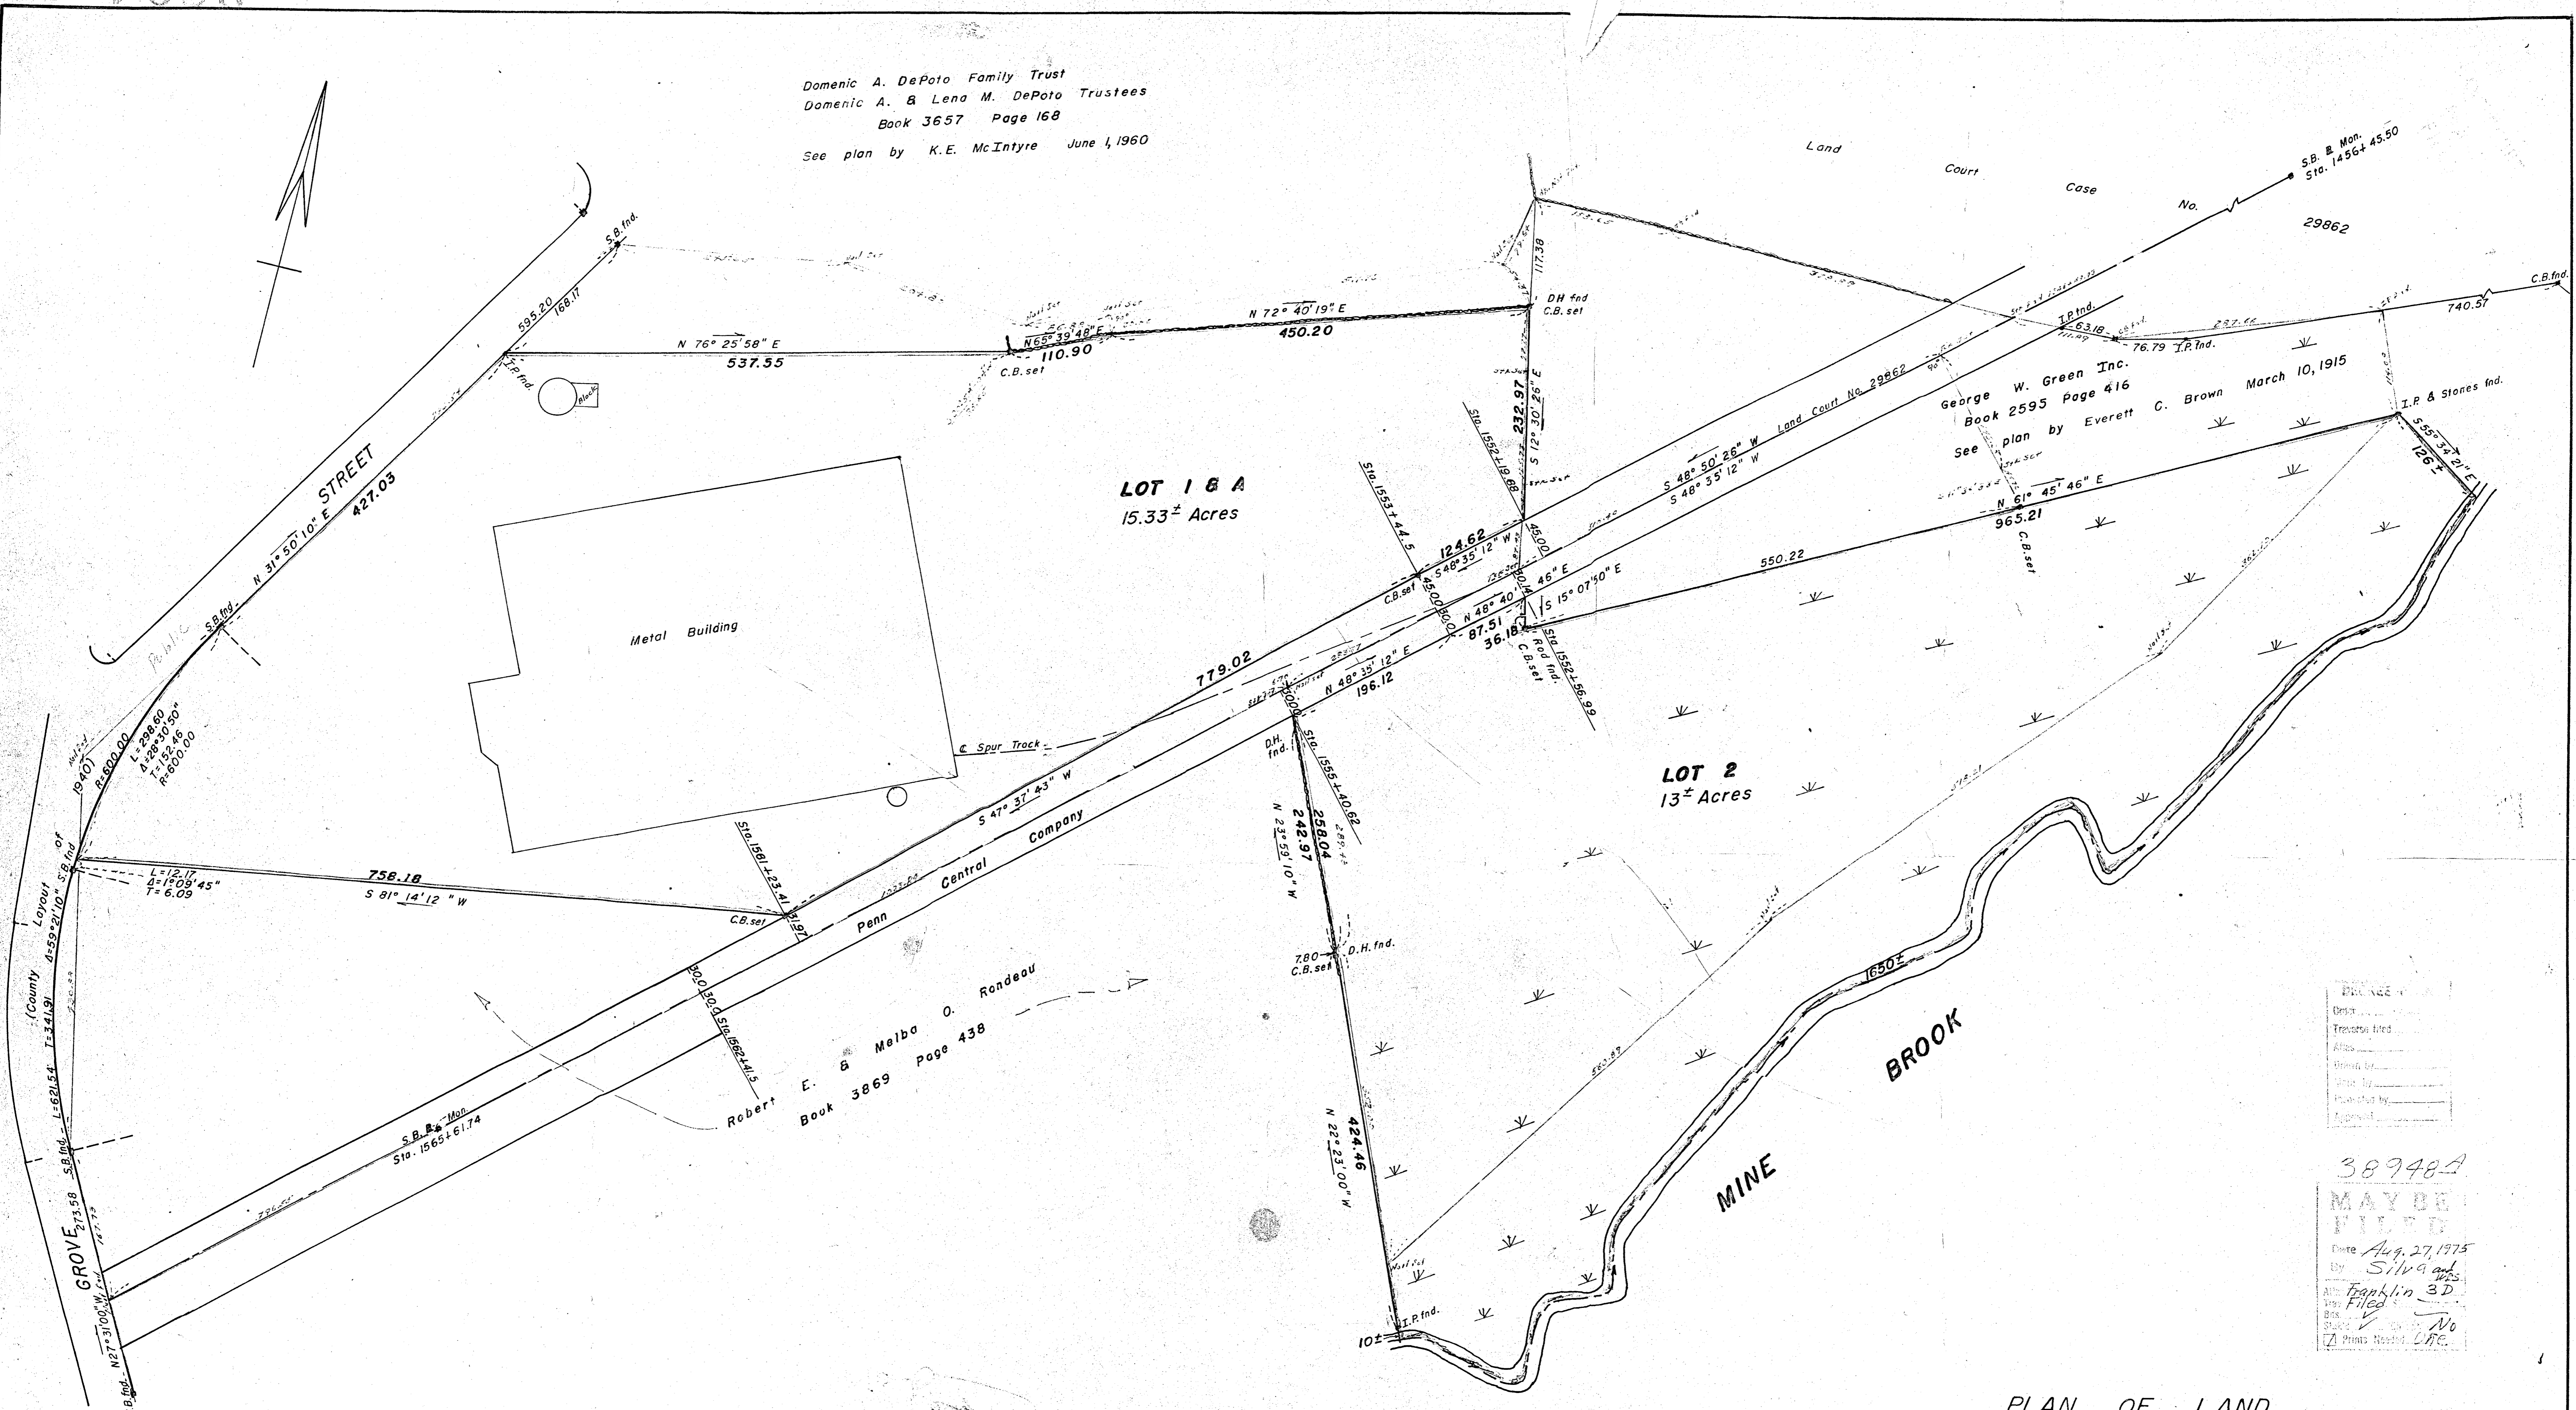

Domenic A. DePoto Family Trust
 Domenic A. & Lena M. DePoto Trustees
 Book 3657 Page 168
 See plan by K.E. McIntyre June 4, 1960

Province	
Dist.	
Township	
Atlas	
Drawn by	
Scale	
Projected by	
Approved	

FRANKLIN PLANNING BOARD
 Approval under the subdivision
 control law not required.
 Robert G. [Signature]
 James L. [Signature]
 Nicholas [Signature]
 James [Signature]
 Date: April 28, 1975

I certify that this actual survey
 was made on the ground in
 accordance with the Land Court
 instructions of 1971 on or
 between Feb. 19, 1975 and
 April 8, 1975.
 Date April 15, 1975

PLAN OF LAND
 IN
FRANKLIN MASS.
 Scale 1" = 80'
 March 24, 1975
 Globe Engineering Corp.
 Franklin Mass.

38948A