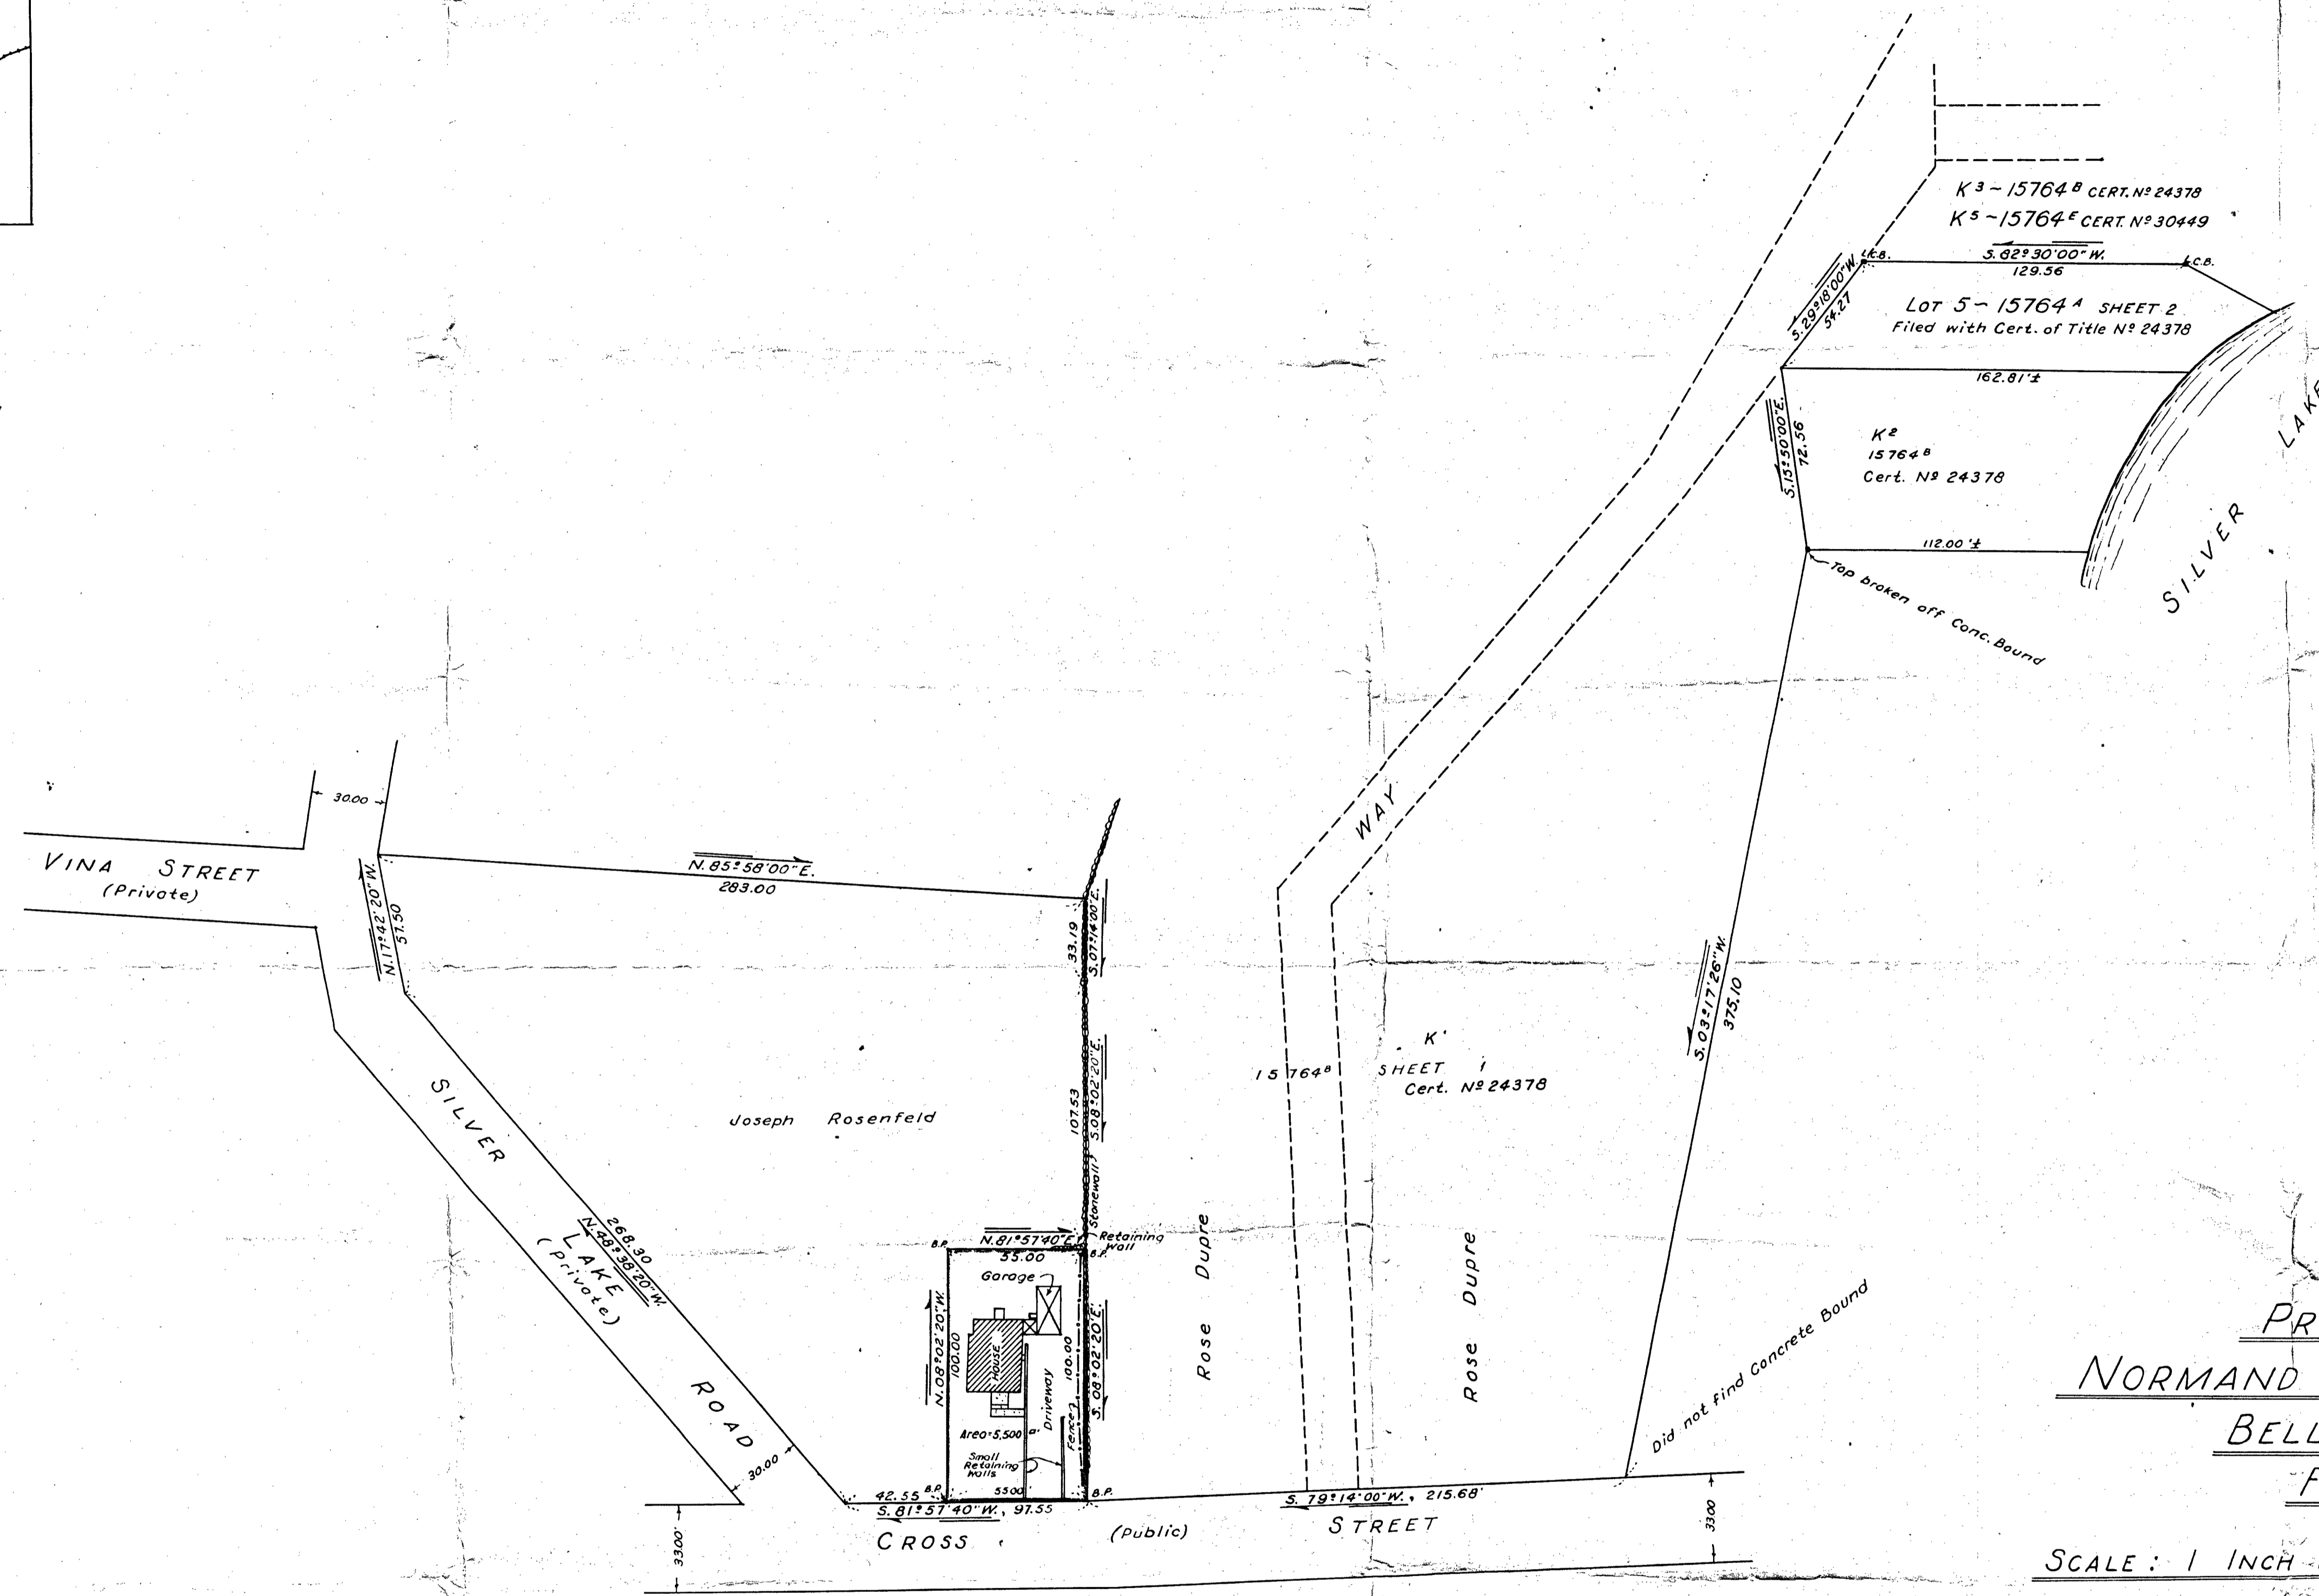

VICINITY MAP
SCALE 1/2" = 1 MILE

PROPERTY OF
NORMAND AND GLORIA BELANGER
 BELLINGHAM, MASS.
 FEBRUARY, 1965.

SCALE: 1 INCH = 40 FEET.

G. Bertrand Bibeault, C.E.
 99 Main Street
 Woonsocket, R.I.

Approval Under "Subdivision Control Law", Not Required.
 Bellingham Planning Board.
Rene M. Delaney Jr.
Raymond M. P. Paul
 Date Feb 25 1965.

NOTE: B.P. Denotes Bronze Pins, and were put in Feb. 3, 1965.

I certify that this actual survey was made on the ground in accordance with the Land Court. Instructions of 1959 on or between April, 1961, and Feb. 3, 1965.
 Date Feb 23, 1965.
 G. Bertrand Bibeault
 Registered Land Surveyor