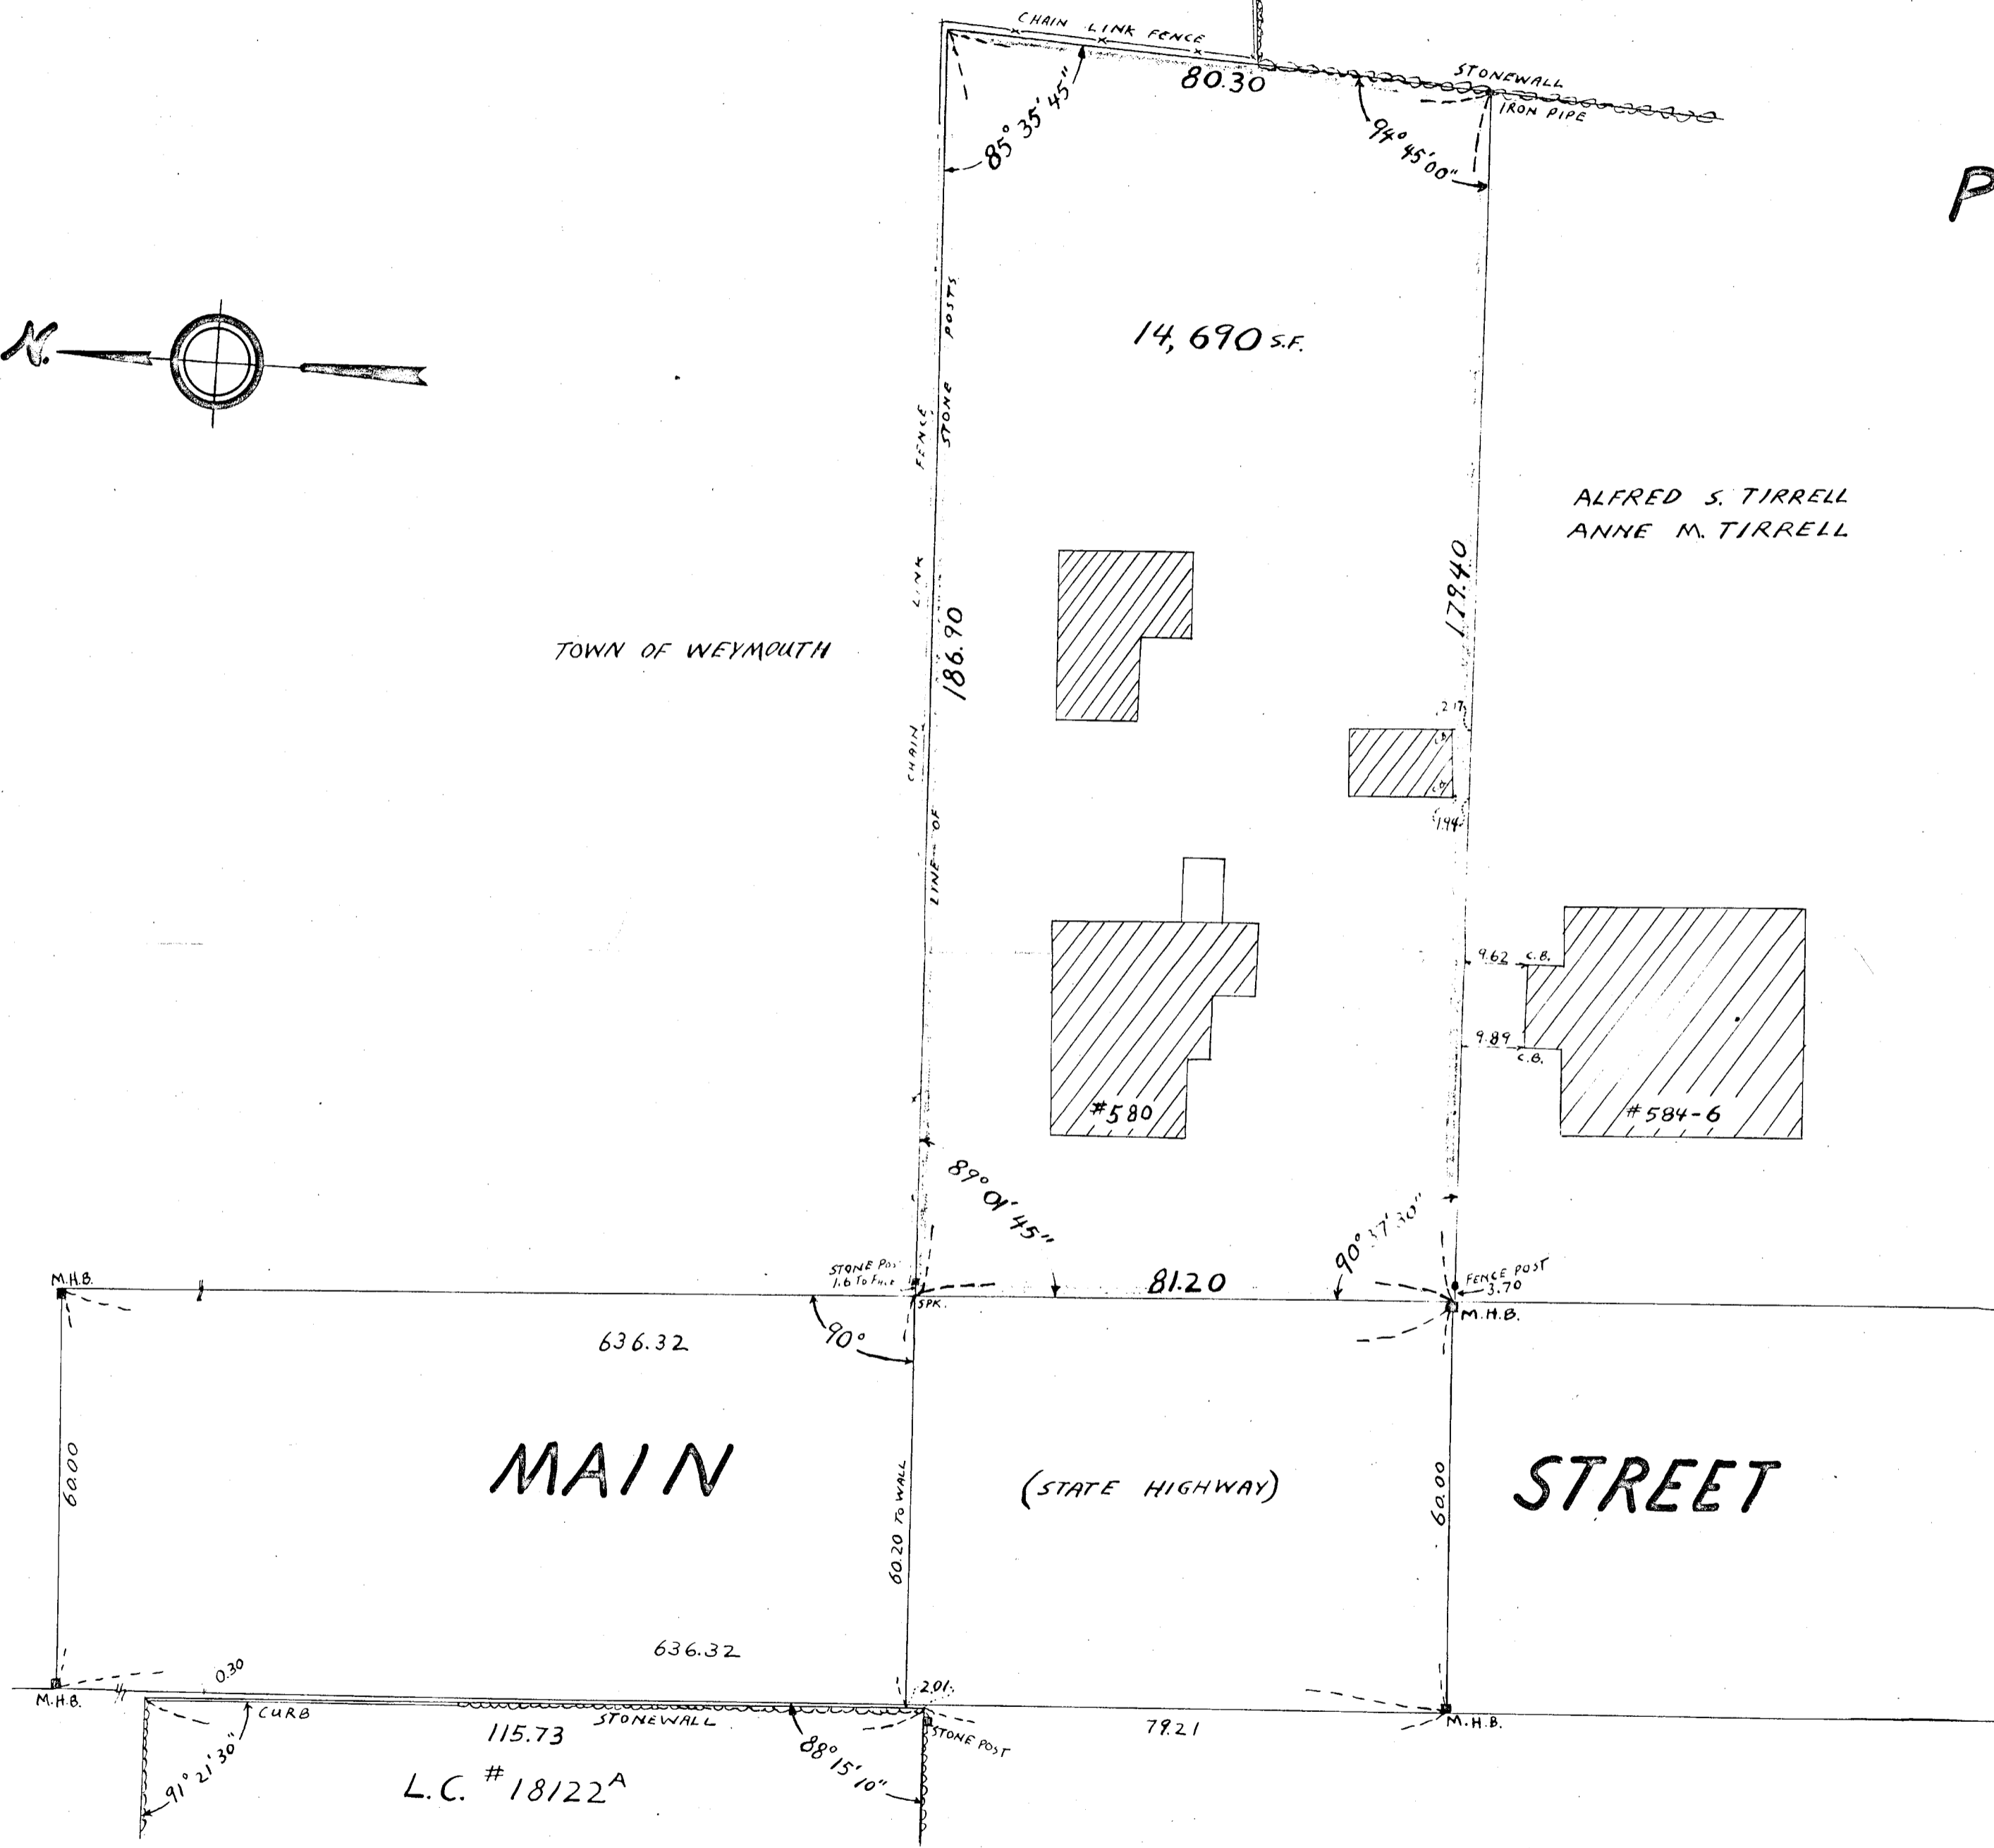

TOWN OF WEYMOUTH

FREDERICK CROTO JR.
MADELINE F. CROTO

PLAN OF LAND IN WEYMOUTH MASS. SCALE 1"=20' SEPT. 18. 1956

TOWN OF WEYMOUTH

ALFRED S. TIRRELL
ANNE M. TIRRELL

VICTOR F. COLETTI - SURVEYOR
125 BUNKER HILL LANE
QUINCY, MASS.

I certify that this actual survey was made on the ground in accordance with land court instructions of 1950 on Sept. 8 1956.

Sept. 18, 1956 Victor F. Coletti
Surveyor