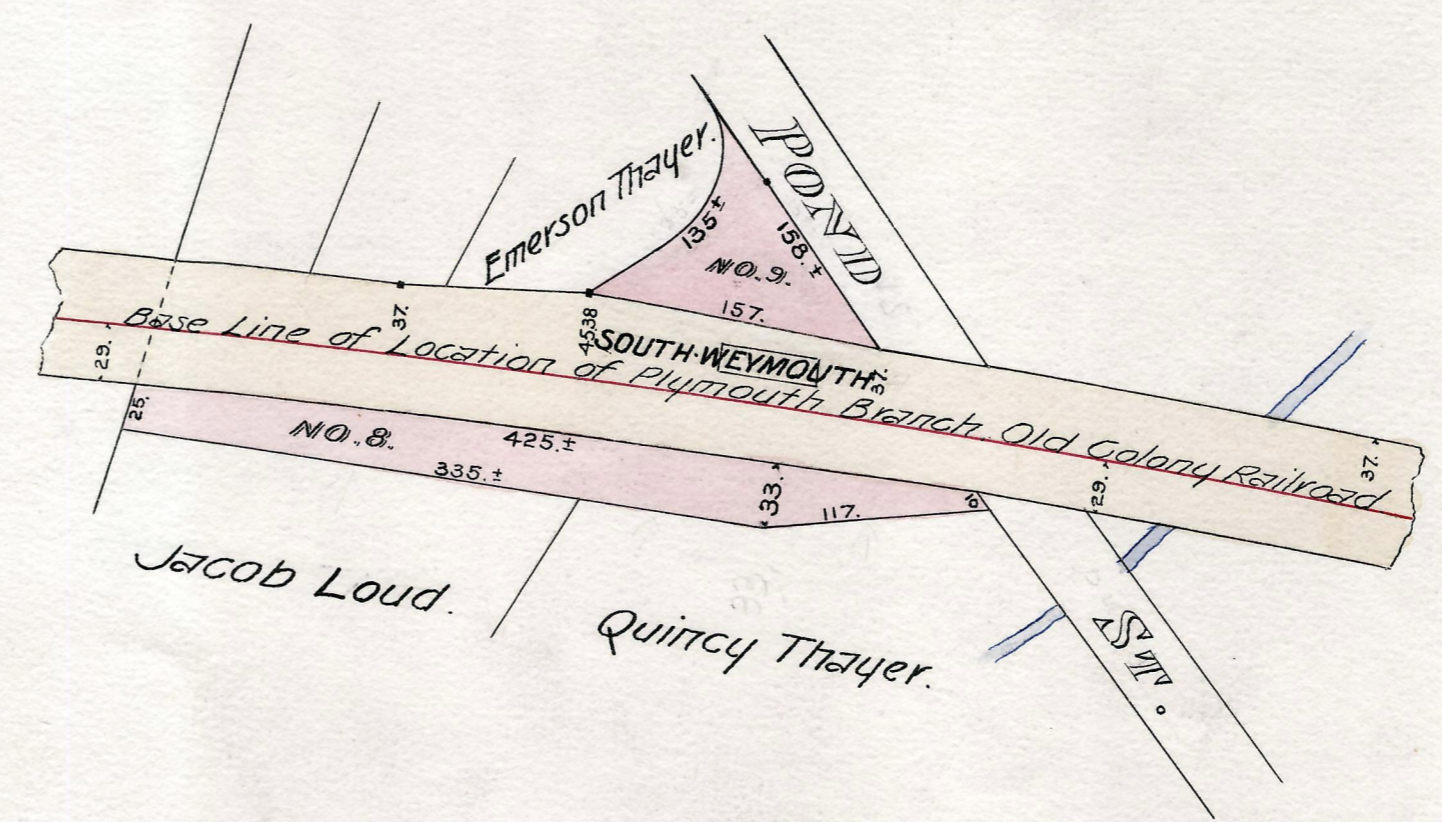

BRAINTREE.

WEYMOUTH.

O. C. R. R. LOCATION.
Plan No. 36.
Scale ft. per inch
Charles & Blunt
Pres't.