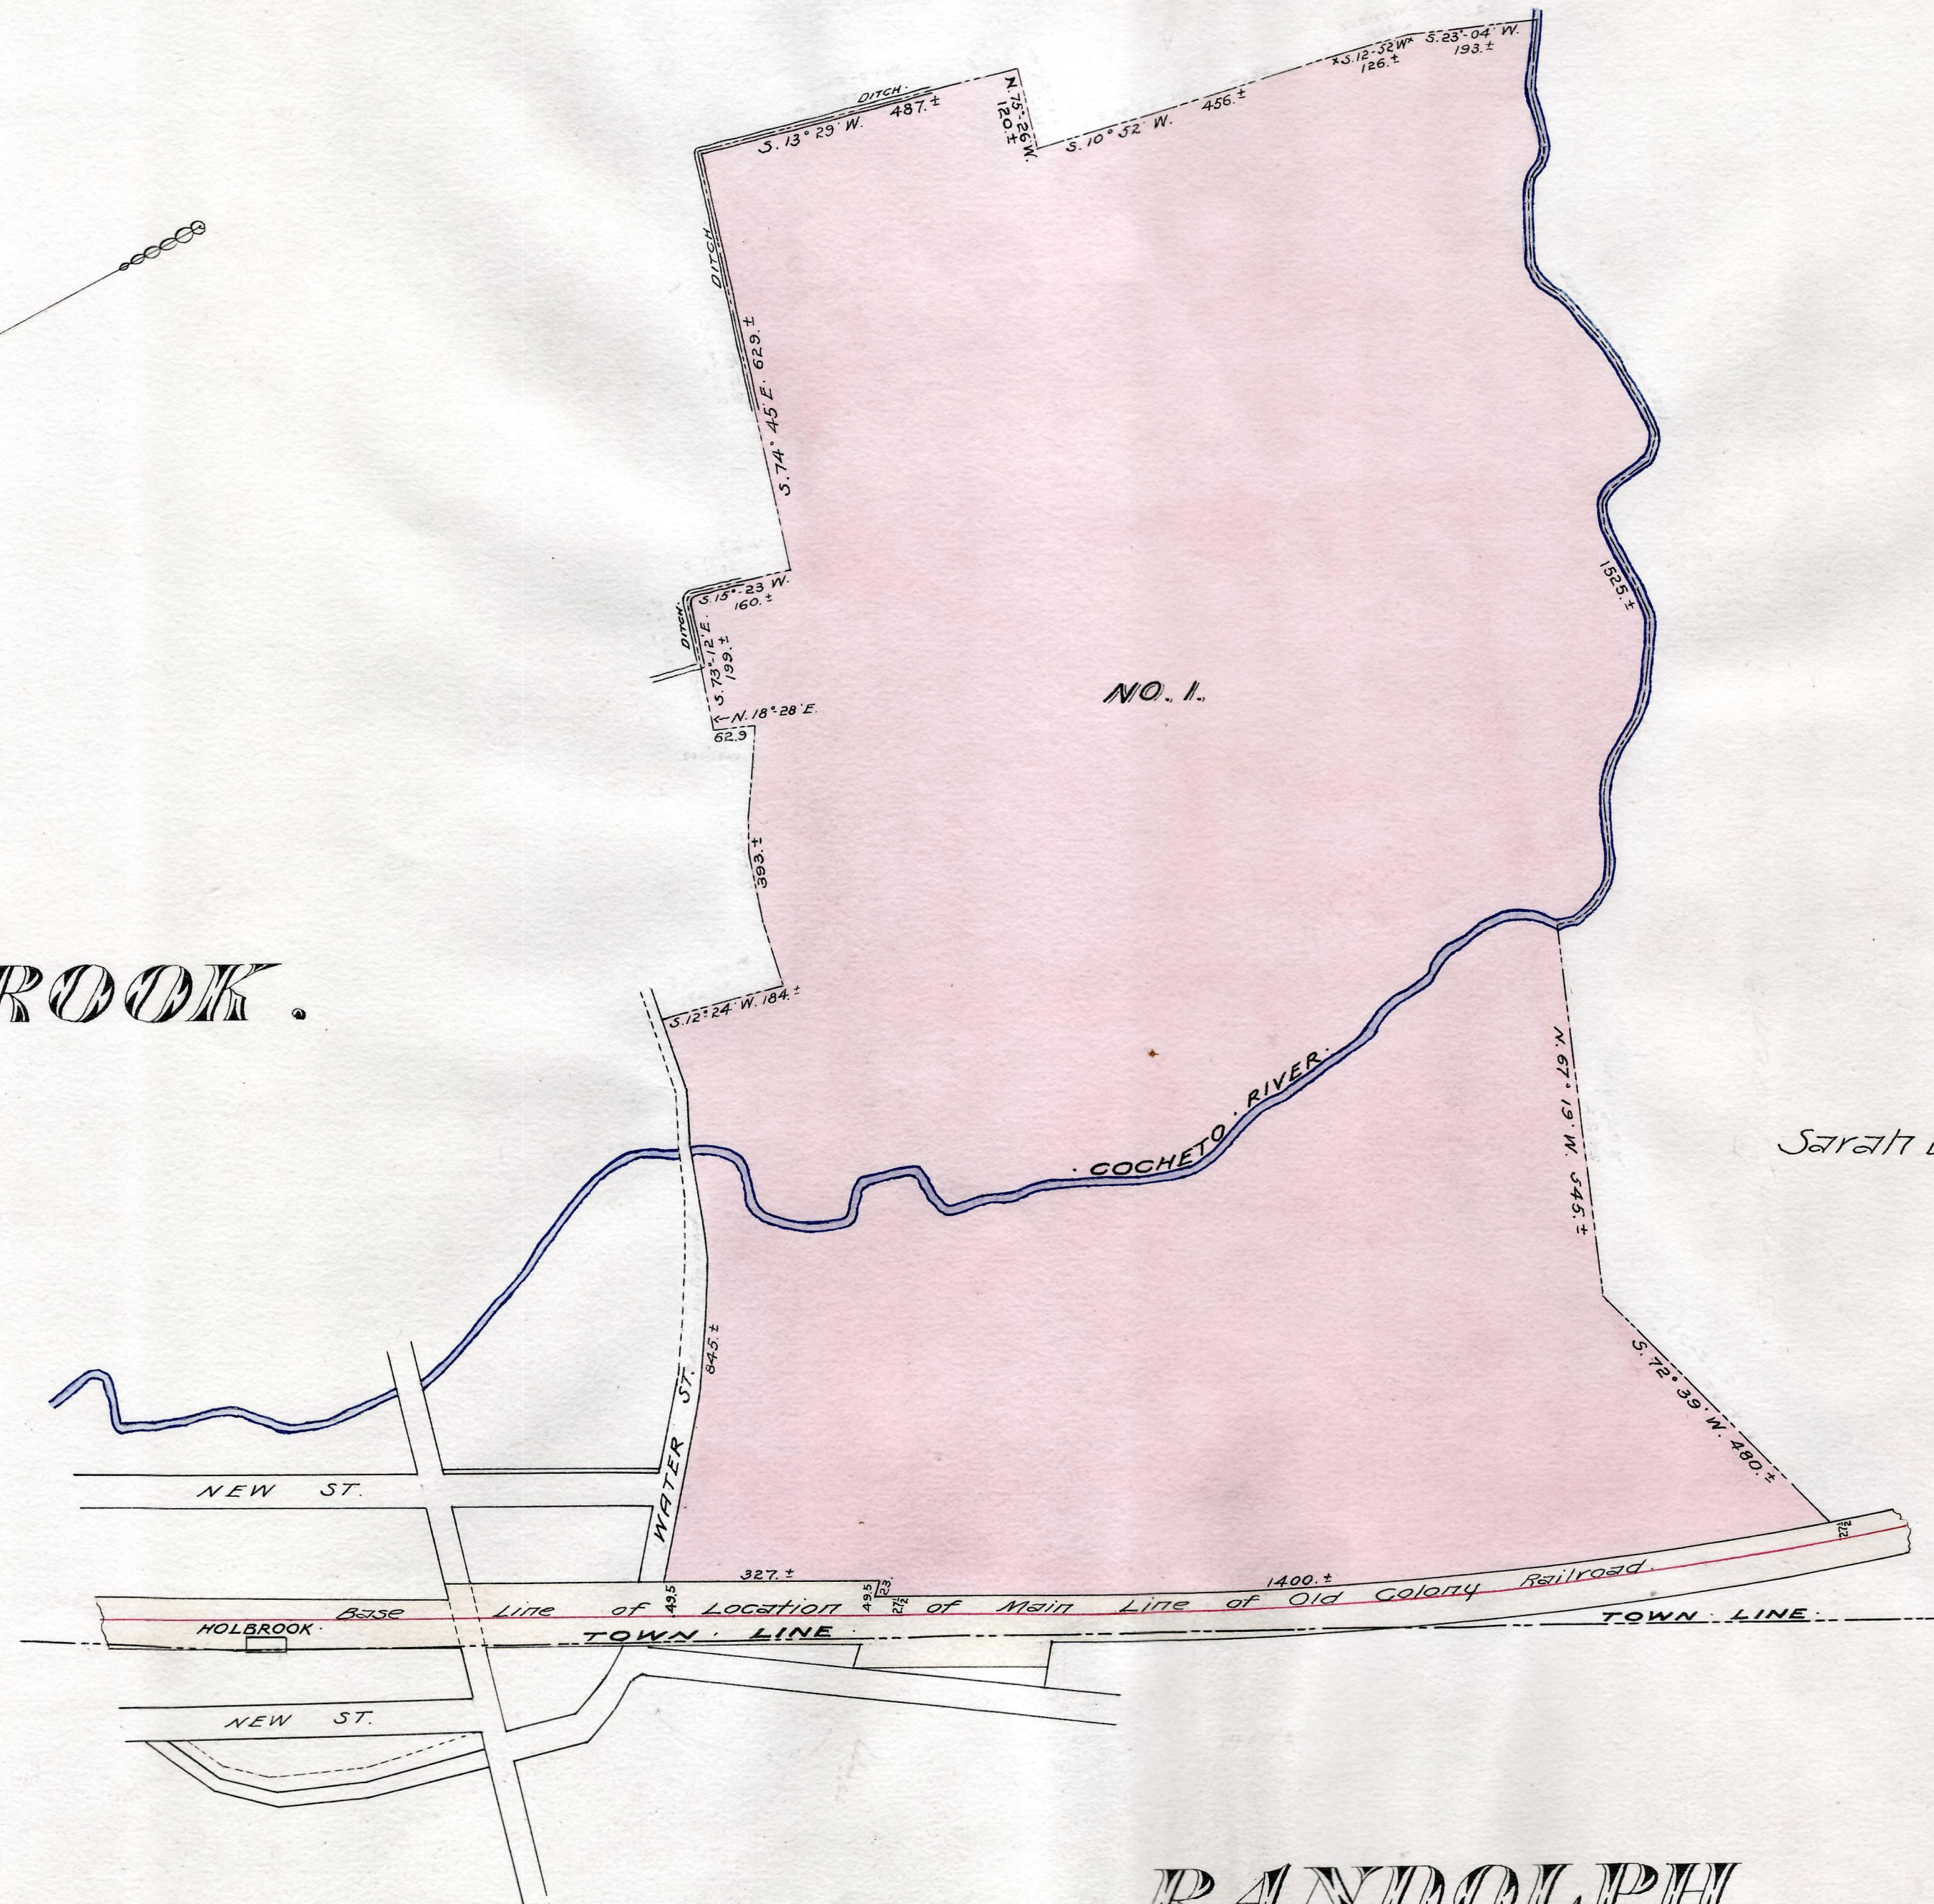

HOLBROOK.

Sarah B. Alder.

O. C. R. R. LOCATION.
 Plan No. 12.
 Scale ft. per inch
 Chas. & Bloate Prost.

RANDOLPH.

SCALE 200 FT. PER IN.