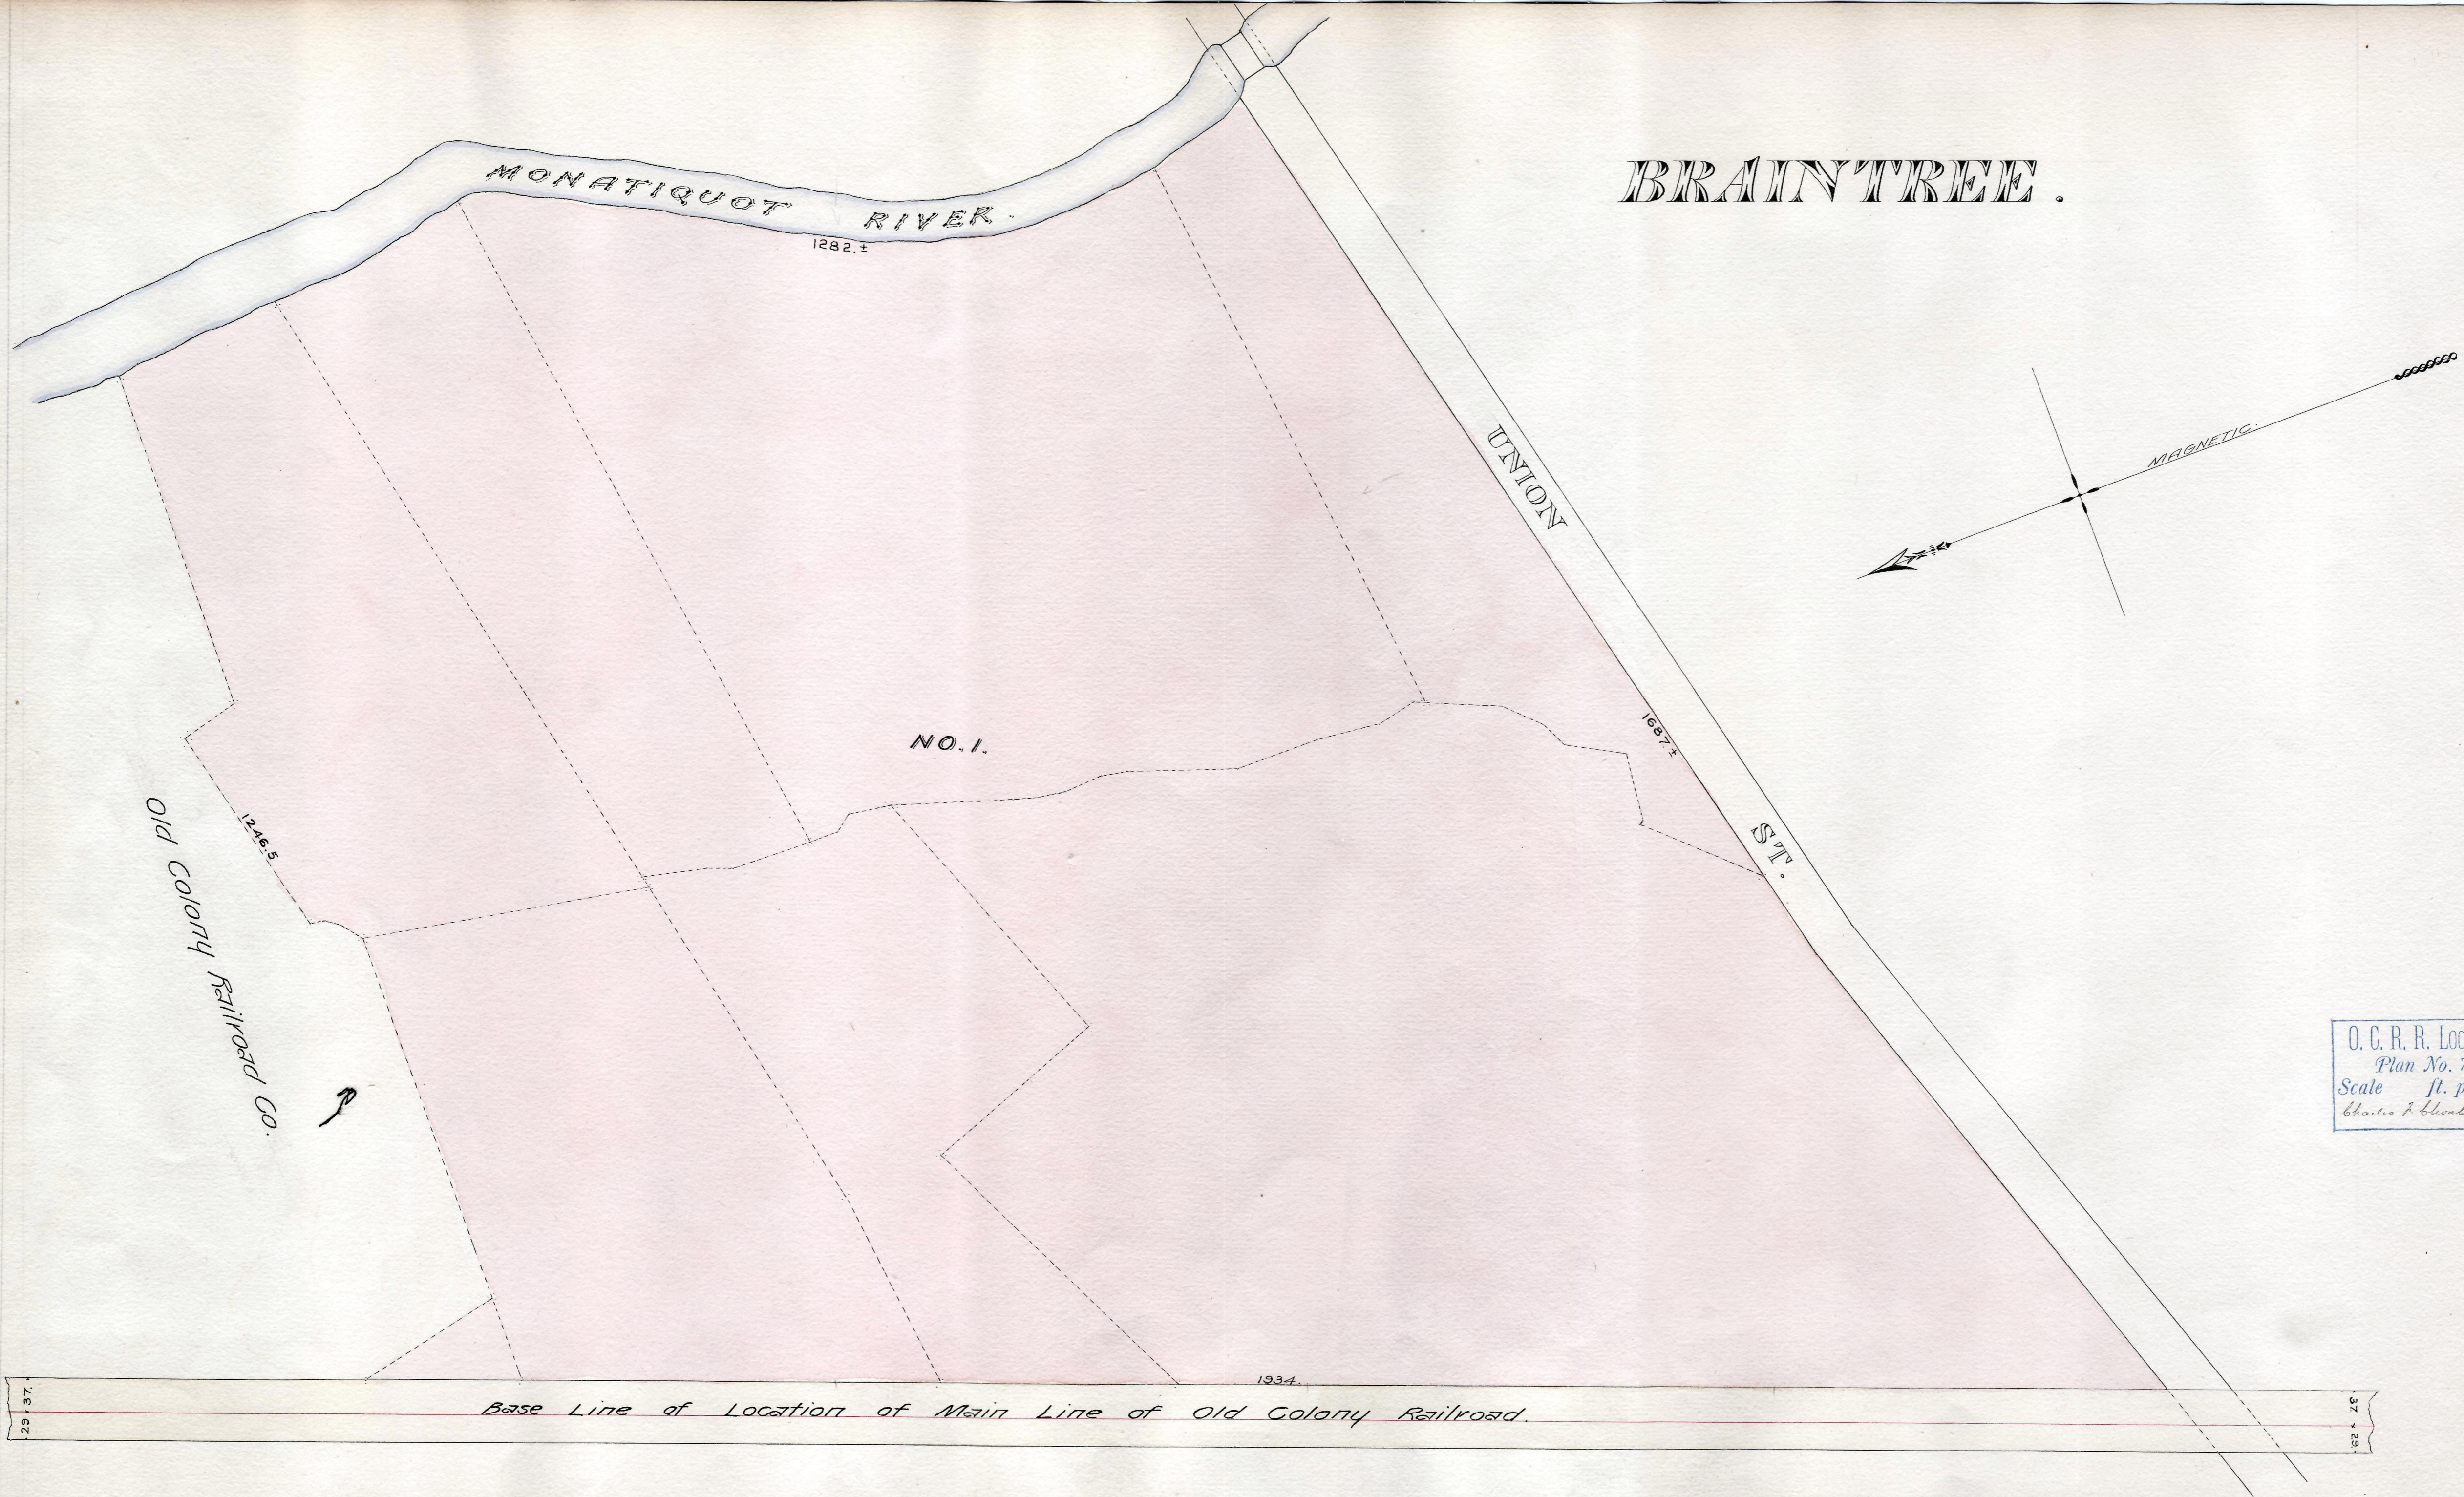

BRAINTREE.

O. C. R. R. LOCATION.
 Plan No. 7.
 Scale ft. per inch
 Charles F. Blevins, Pres't.

23 ± 37. Base Line of Location of Main Line of Old Colony Railroad. 37 ± 251.

SCALE 100 FT PER IN.