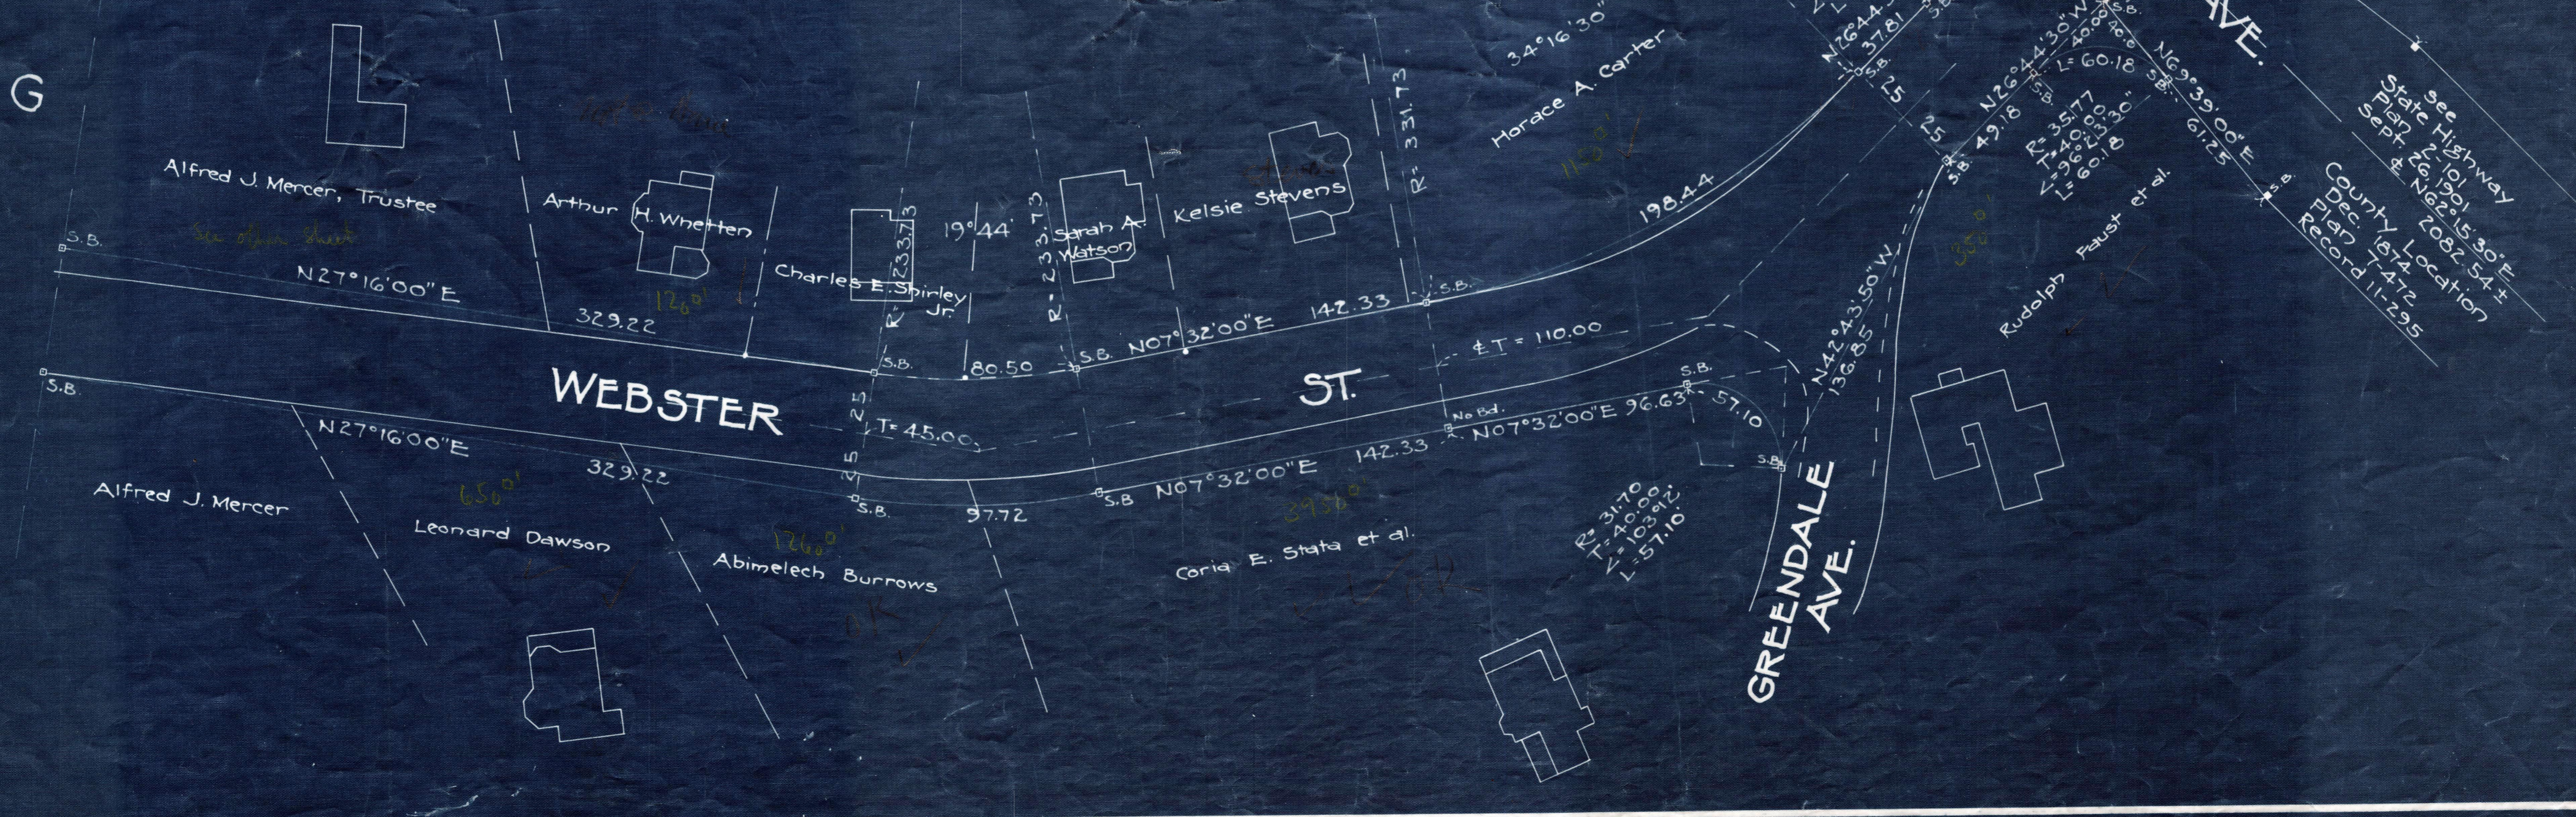

Norfolk Registry of Deeds  
 NEEDHAM, MASS.  
 Received Oct 16 1924 with ...  
 County of Norfolk  
 Filed as No. 726-1924  
 Attest: Walter W. Deane  
 Register

County Location  
 June 16 1935  
 Plan 87535  
 Record 12-82

see Highway  
 State Highway  
 Plan 26, 101  
 Sept. 26, 1901  
 County Location  
 Dec. 1874  
 Plan 7472  
 Record 11-295