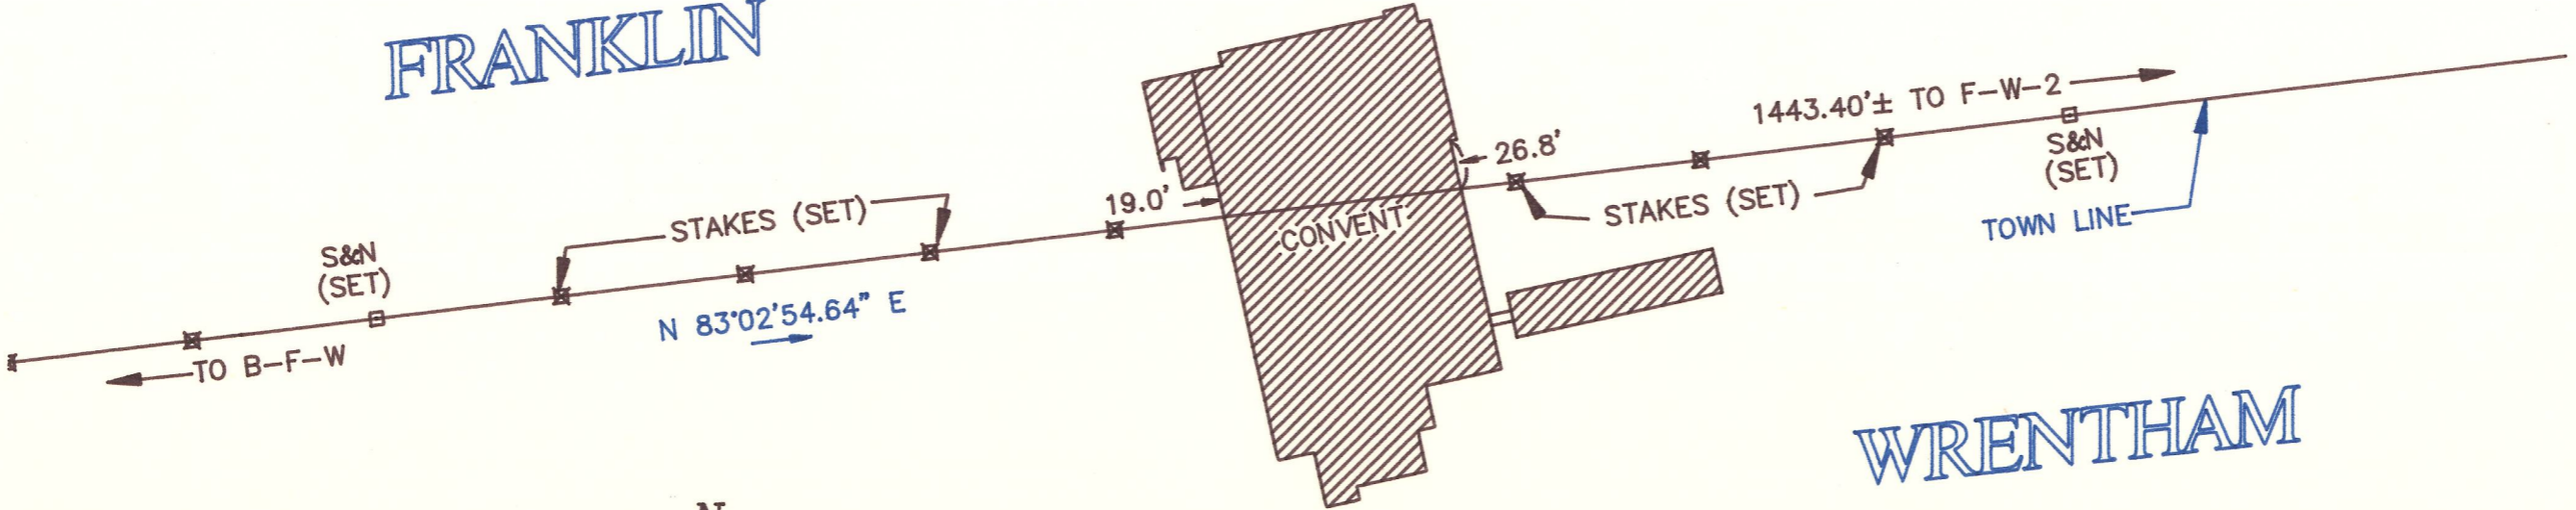

MOUNT ST. MARY'S ABBEY

FRANKLIN

WRENTHAM

COUNTY OF NORFOLK
 ENGINEERING DEPT.
 649 HIGH STREET
 DEDHAM, MASS. 02026

1 INCH = 100 FEET
 NOV. 03, 1994

SEE NOTEBOOK NO. 467 PGS. 119-124
 ENV. #754